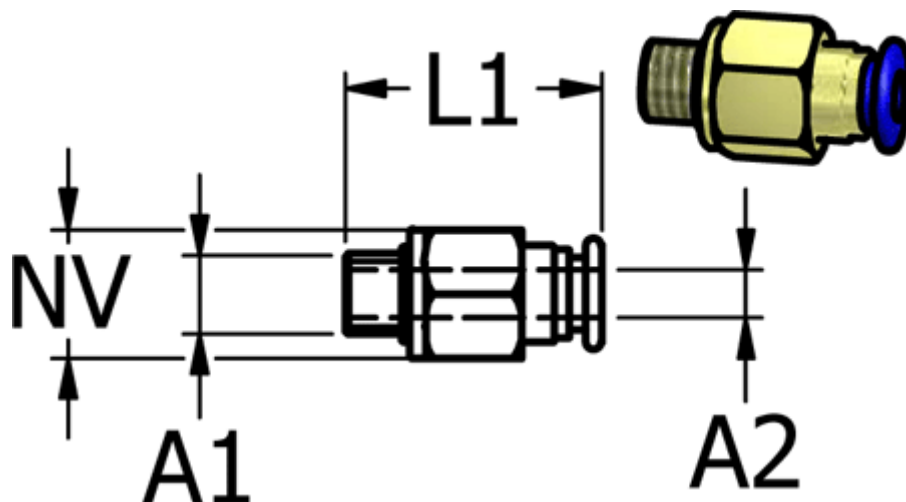

Article number: 586PC63

Description: Mini Push-in PC63, straight, M6 hose Ø3

Measures

Ext. hose diameter A2	= 3 mm
L1	= 15
NV	= 10
Thread A1	= M6